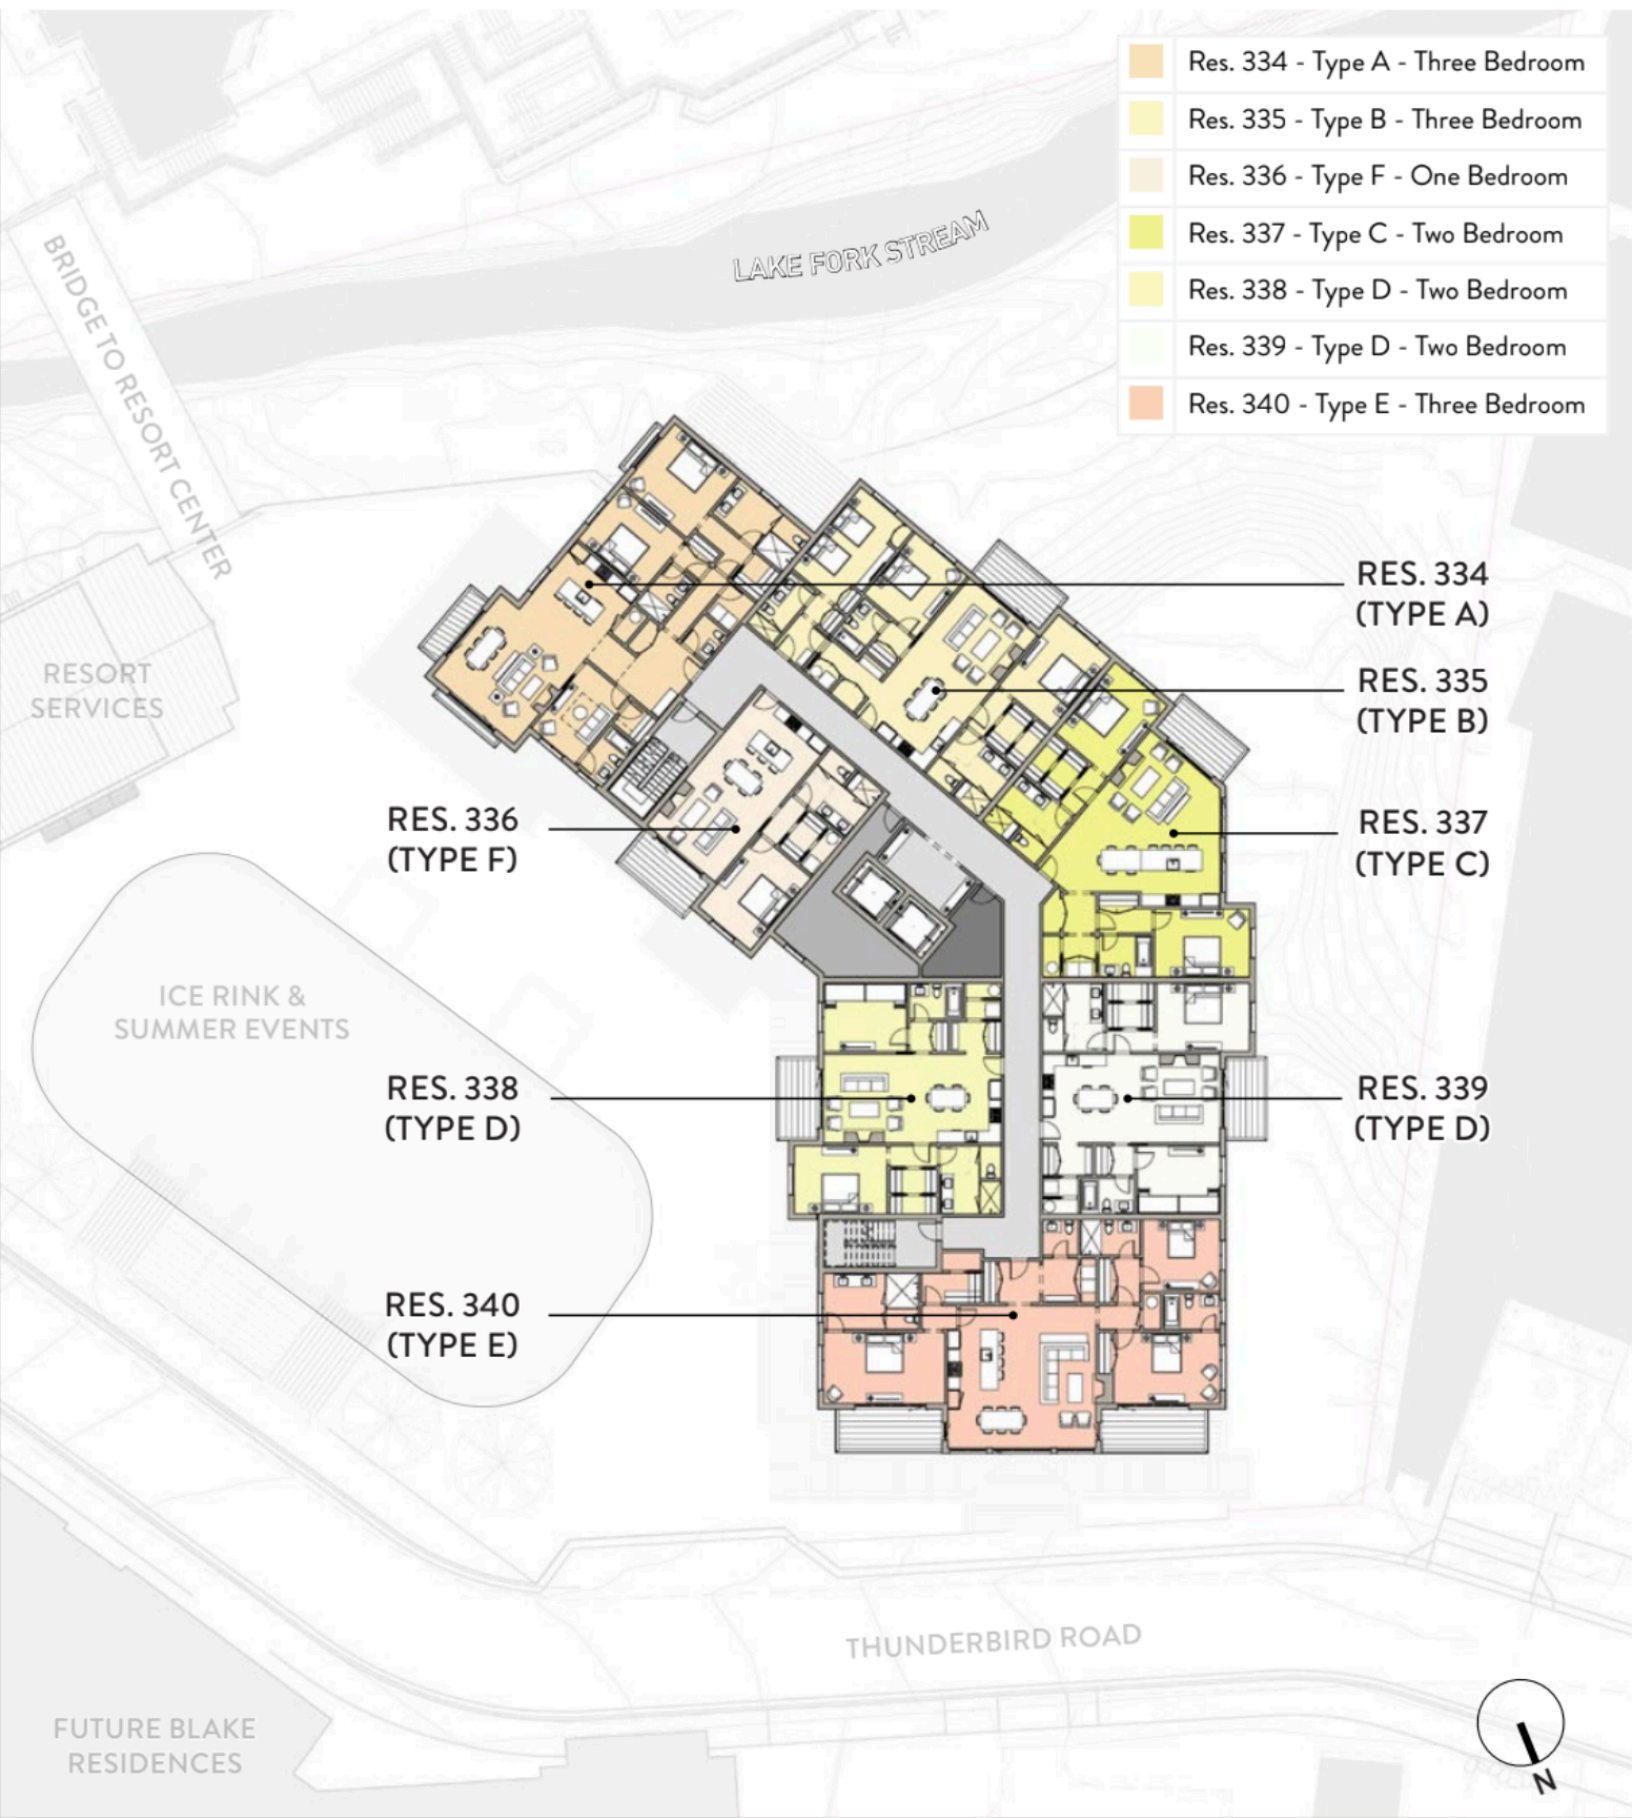

- Res. 334 - Type A - Three Bedroom
- Res. 335 - Type B - Three Bedroom
- Res. 336 - Type F - One Bedroom
- Res. 337 - Type C - Two Bedroom
- Res. 338 - Type D - Two Bedroom
- Res. 339 - Type D - Two Bedroom
- Res. 340 - Type E - Three Bedroom

BRIDGE TO RESORT CENTER

LAKE FORK STREAM

RESORT SERVICES

ICE RINK & SUMMER EVENTS

THUNDERBIRD ROAD

FUTURE BLAKE RESIDENCES

RES. 336
(TYPE F)

RES. 338
(TYPE D)

RES. 340
(TYPE E)

RES. 334
(TYPE A)

RES. 335
(TYPE B)

RES. 337
(TYPE C)

RES. 339
(TYPE D)